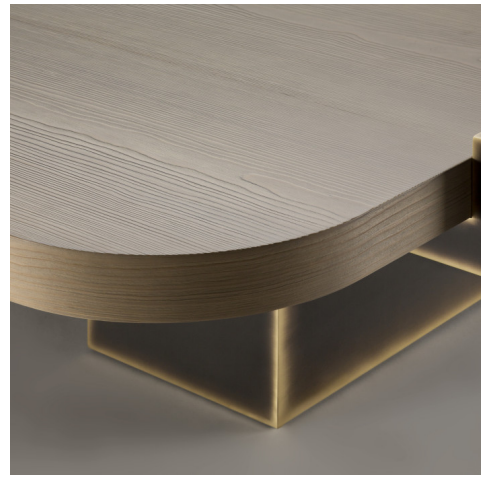

## DIMENSIONS

62.25W (158cm) x 59D (150cm) x 14.5H (37cm)