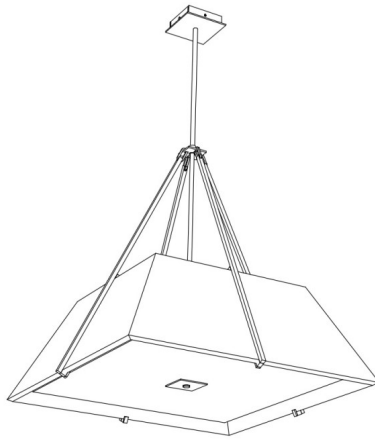

ETĒLINE

A COLLECTIVE OF TALENTS

S3

Michel Jouannet

DIMENSIONS

31.5W (80cm) x 31.5D (80cm) x 32.75H (83cm)

SELECTED MATERIALS/FINISHES

ALABASTER

GUNMETAL STEEL

SPECIFICATIONS

Weight: 110 LBS

Lead time: 20-22 weeks

To Increase Overall Drop, Additional Links Can Be Purchased

Overall Minimum Drop: 83"

UL Components

Bulb Type: E26