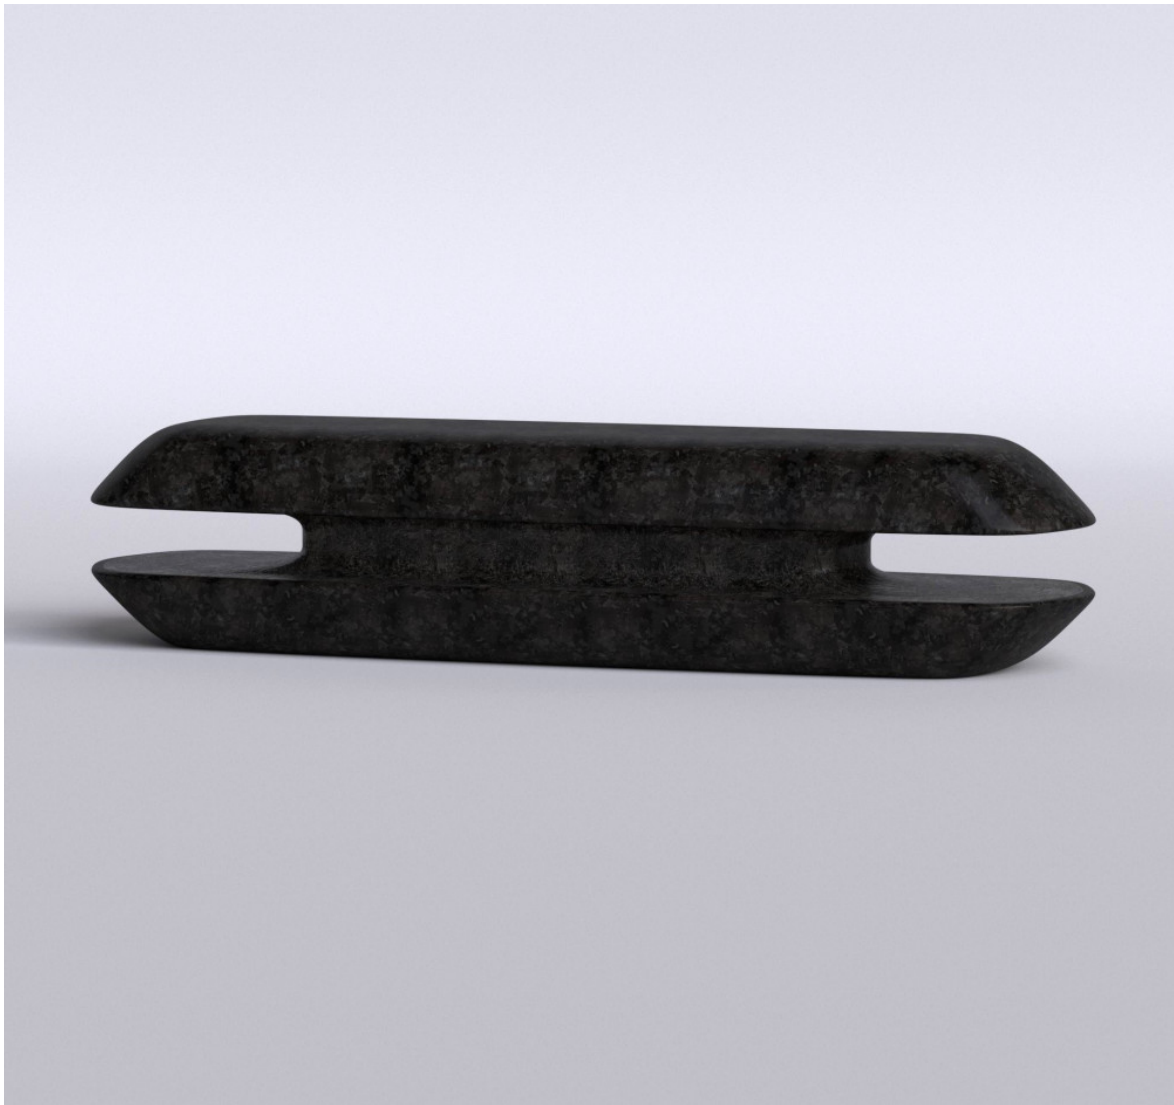

ETĒLINE

A COLLECTIVE OF TALENTS

OMPHALOS BENCH

Pierre-Yves Guenec

DIMENSIONS

67W (170cm) x 19.75D (50cm) x 15.25H (39cm)

SELECTED MATERIALS/FINISHES

BLACK & BURNED
GRANITE

SPECIFICATIONS

Weight: 661 LBS

Lead time: 18-20 weeks

Stone Is A Natural Material And As A Result Each Piece Is Unique

Signed By Artist

Numbered

Includes Certificate of Authenticity

HANDMADE IN FRANCE