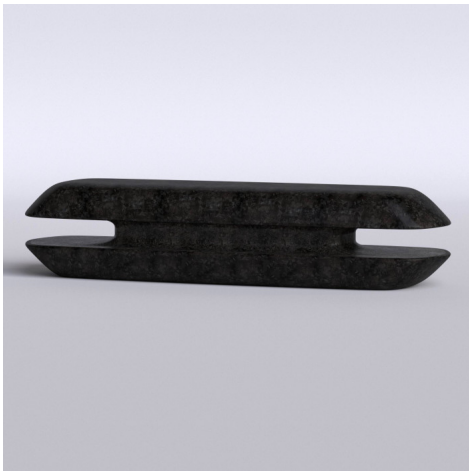

ETĒLINE

A COLLECTIVE OF TALENTS

OMPHALOS BENCH

Pierre-Yves Guenec

DIMENSIONS

67W (170cm) x 19.75D (50cm) x 15.25H (39cm)

SELECTED MATERIALS/FINISHES

BLACK & BURNED
GRANITE

SPECIFICATIONS

Weight: 661 LBS

Lead time: 18-20 weeks

Stone Is A Natural Material And As A Result Each Piece Is Unique

Signed By Artist

Numbered

Includes Certificate of Authenticity

HANDMADE IN FRANCE