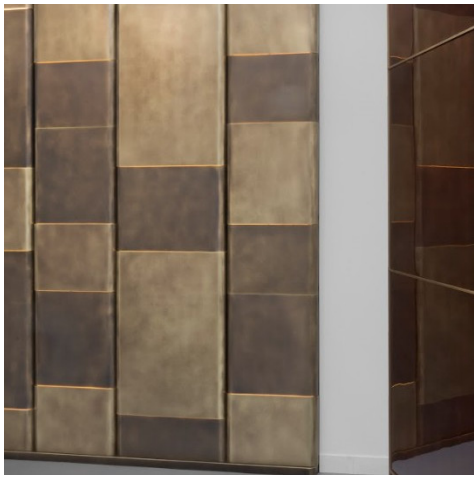

ETĒLINE

A COLLECTIVE OF TALENTS

L'AUDACIEUSE

Maison Pouenat

SPECIFICATIONS

Lead time:

Made To Measure Wall Art

Shown in Patinated Brass with Light Bronze Finish | Wiped dark Bronze Patinated brass