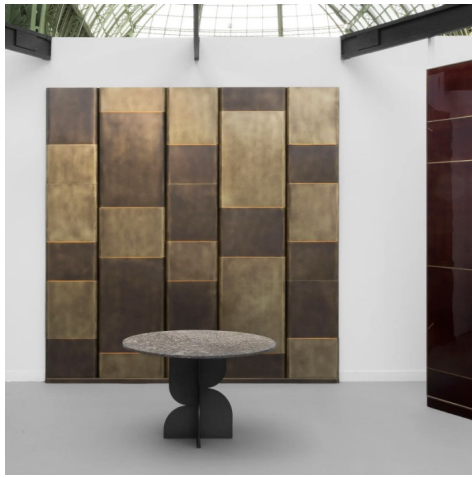

ETĒLINE

A COLLECTIVE OF TALENTS

L'AUDACIEUSE

Maison Pouenat

SPECIFICATIONS

Lead time:

Made To Measure Wall Art

Shown in Patinated Brass with Light Bronze Finish | Wiped dark Bronze Patinated brass