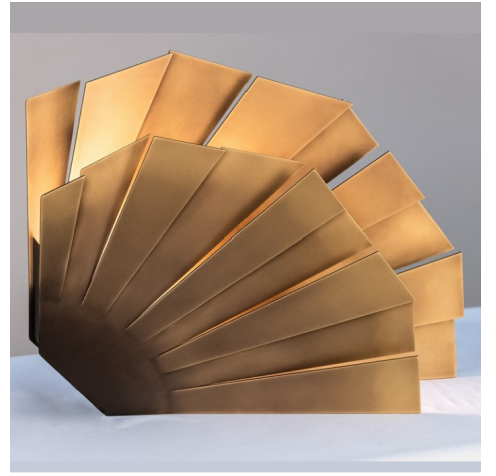

ETĒLINE

A COLLECTIVE OF TALENTS

DEVA TABLE LAMP

Valerie Serin Lok

DIMENSIONS

14.25W (36cm) x 6.75D (17cm) x 18.5H (47cm)

SELECTED MATERIALS/FINISHES

BRONZE GRADIENT

SPECIFICATIONS

Weight: 20 LBS

Lead time: 16-18 weeks

Gold Colored Textile Cord With Dimmer On Cord

UL Components

Integrated LED

LED Temperature: 2700K

Signed By Artist