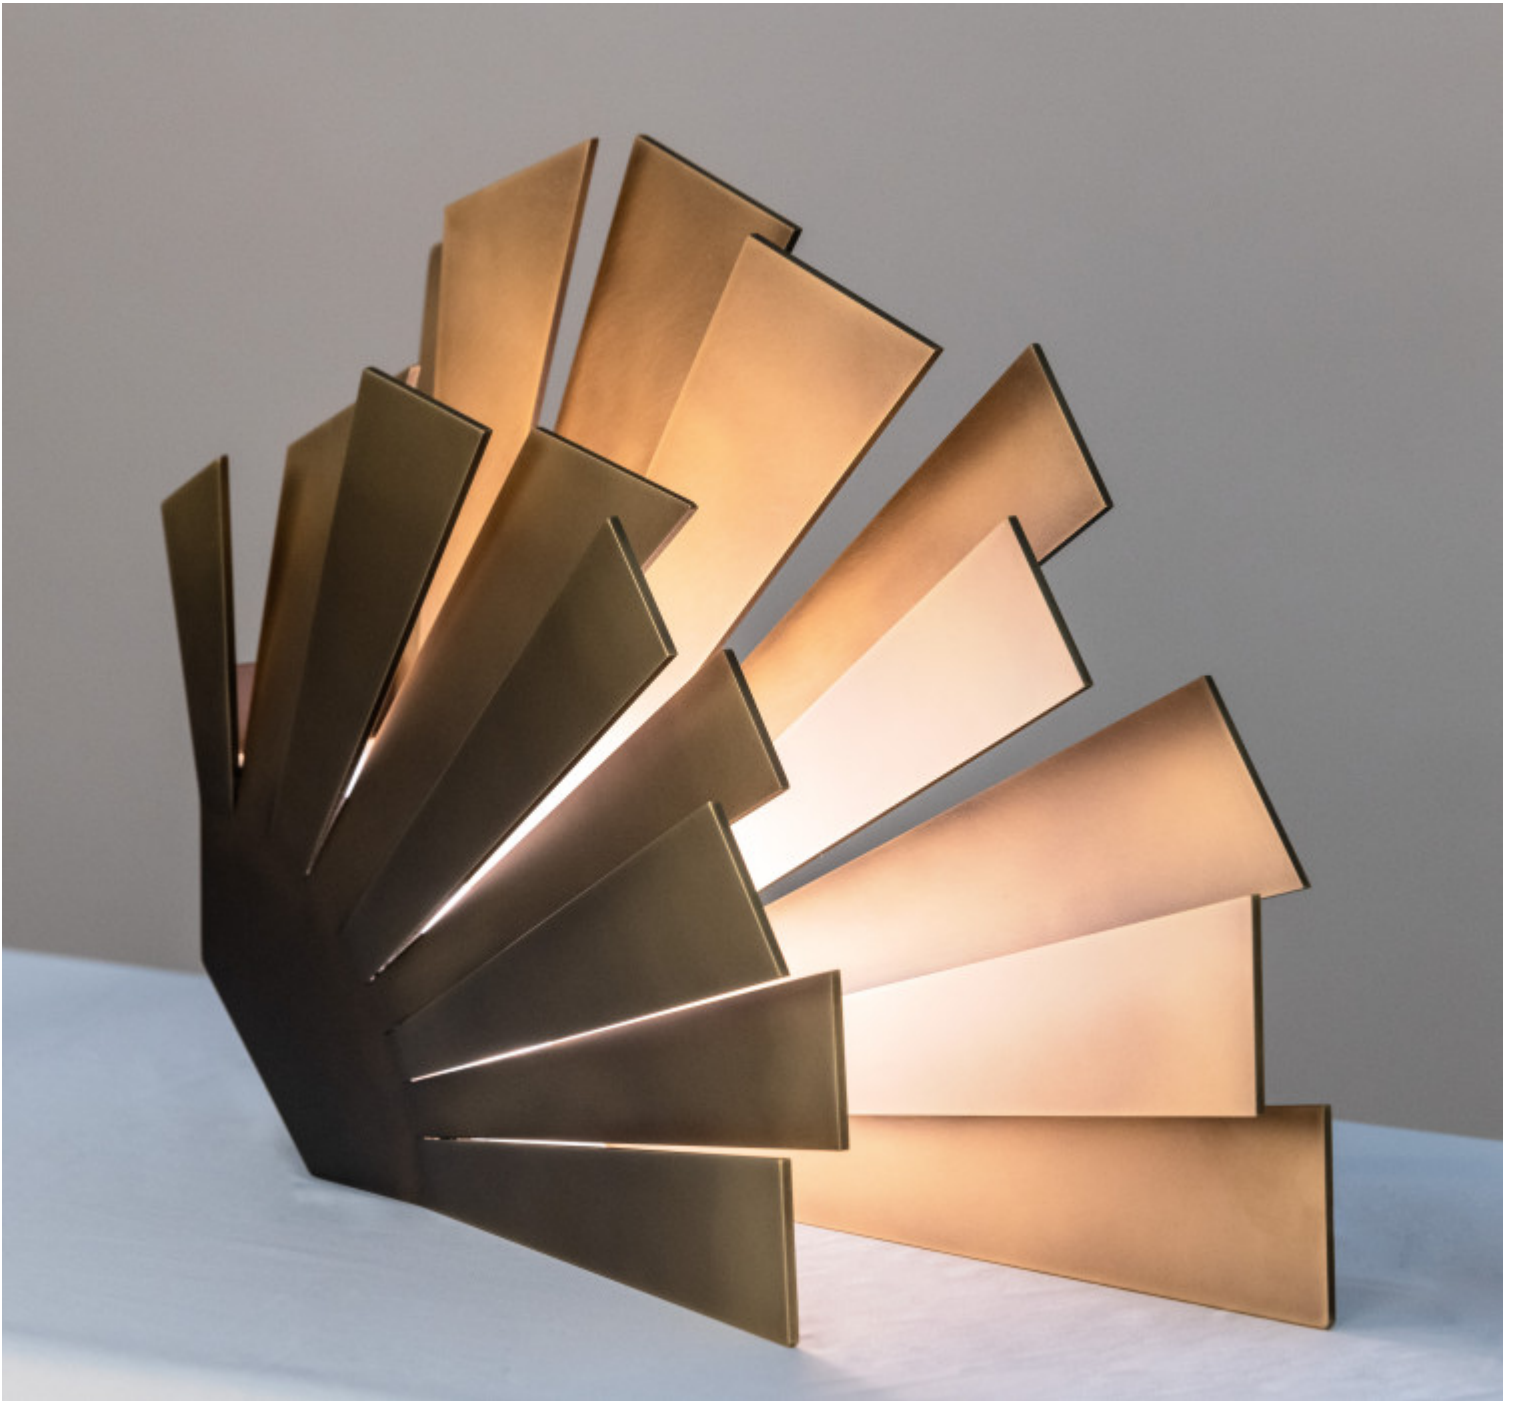

ETĒLINE

A COLLECTIVE OF TALENTS

DEVA TABLE LAMP

Valerie Serin Lok

DIMENSIONS

14.25W (36cm) x 6.75D (17cm) x 18.5H (47cm)

SELECTED MATERIALS/FINISHES

BRONZE GRADIENT

SPECIFICATIONS

Weight: 20 LBS

Lead time: 16-18 weeks

Gold Colored Textile Cord With Dimmer On Cord

UL Components

Integrated LED

LED Temperature: 2700K

Signed By Artist