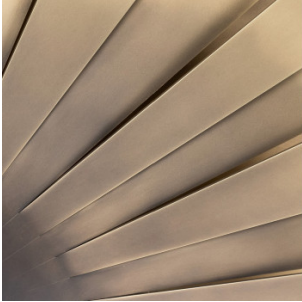

ETĒLINE

A COLLECTIVE OF TALENTS

DEVA TABLE LAMP

Valerie Serin Lok

DIMENSIONS

14.25W (36cm) x 6.75D (17cm) x 18.5H (47cm)

SELECTED MATERIALS/FINISHES

BRONZE GRADIENT

SPECIFICATIONS

Weight: 20 LBS

Lead time: 16-18 weeks

Gold Colored Textile Cord With Dimmer On Cord

UL Components

Integrated LED

LED Temperature: 2700K

Signed By Artist