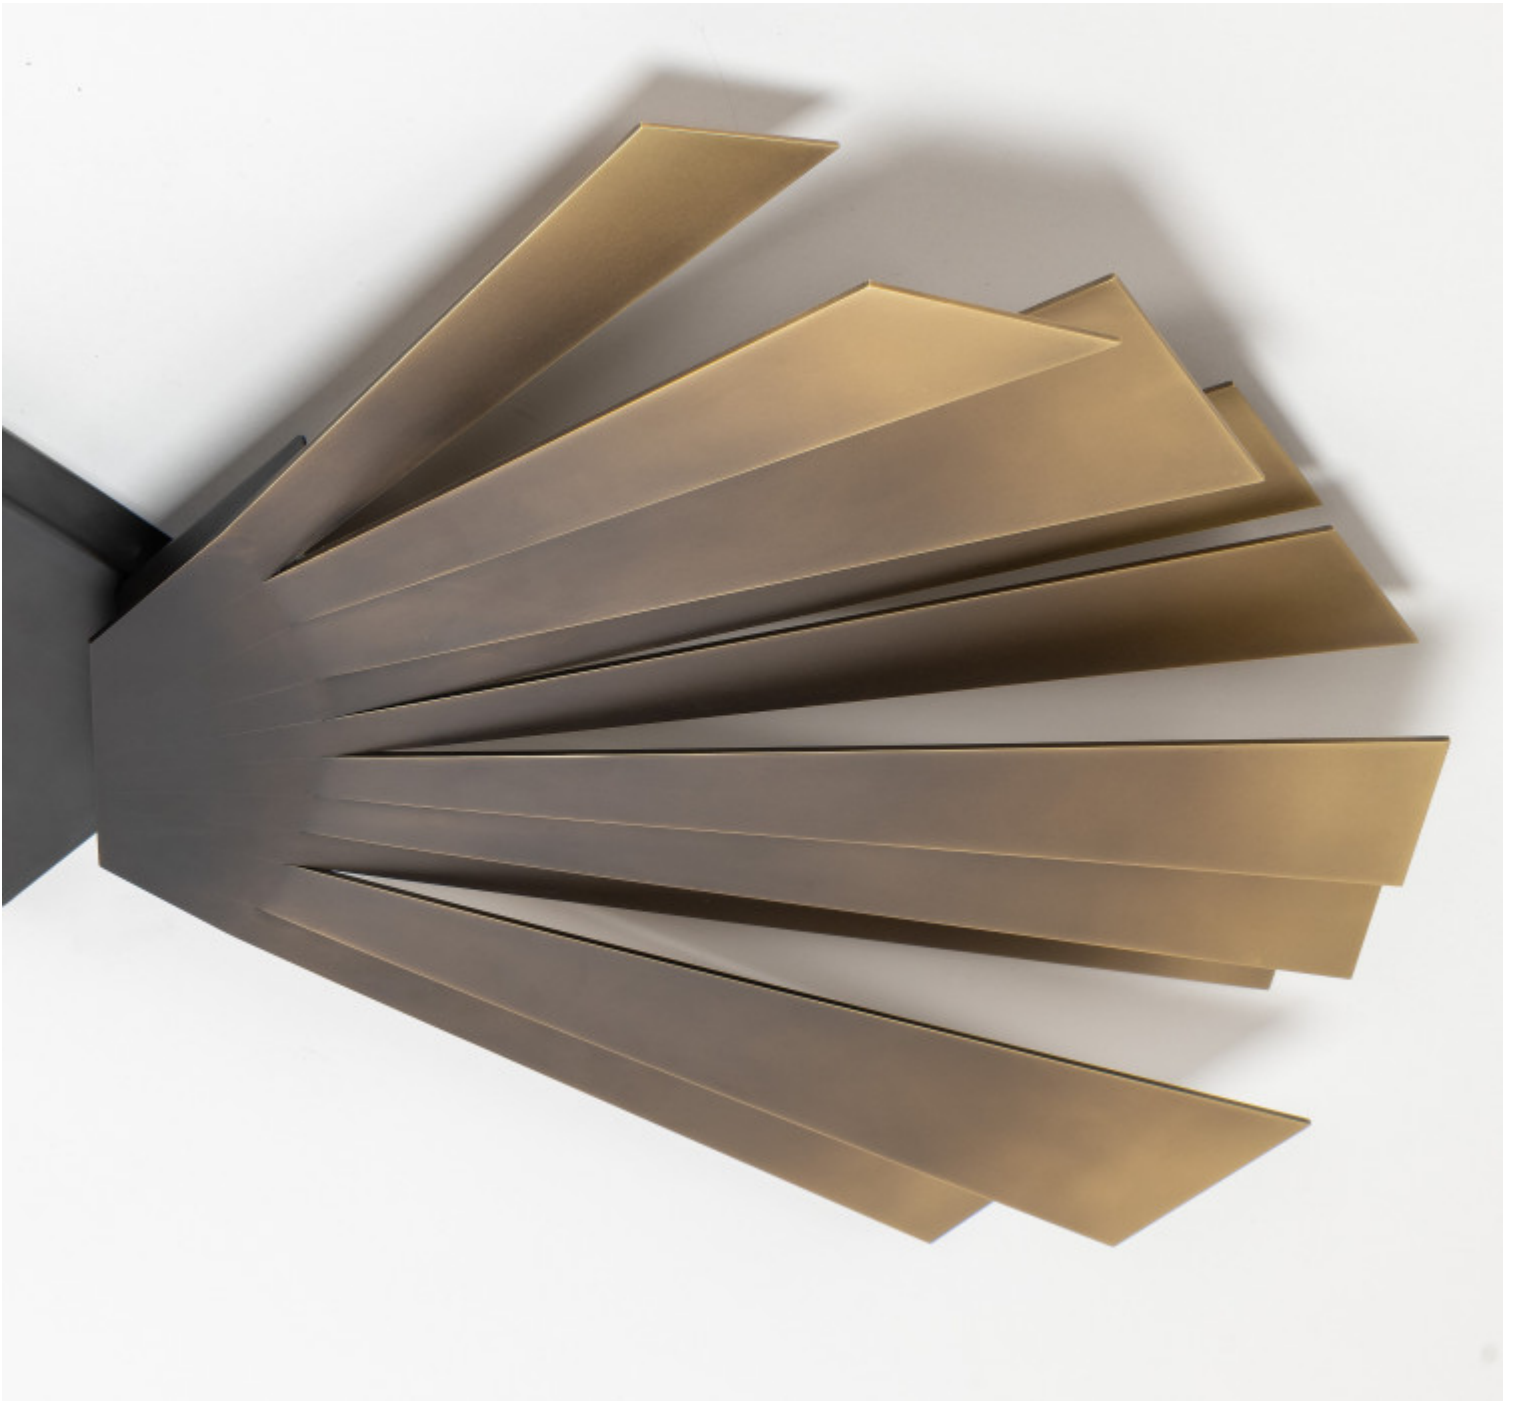

ETĒLINE

A COLLECTIVE OF TALENTS

DEVA CEILING MOUNT

Valerie Serin Lok

DIMENSIONS

40.25W (102cm) x 23.5D (60cm) x 5.5H (14cm)

SELECTED MATERIALS/FINISHES

BRONZE GRADIENT

SPECIFICATIONS

Weight: 29 LBS

Lead time:

UL Components

Integrated LED

LED Temperature: 2700K

Signed By Artist

Numbered