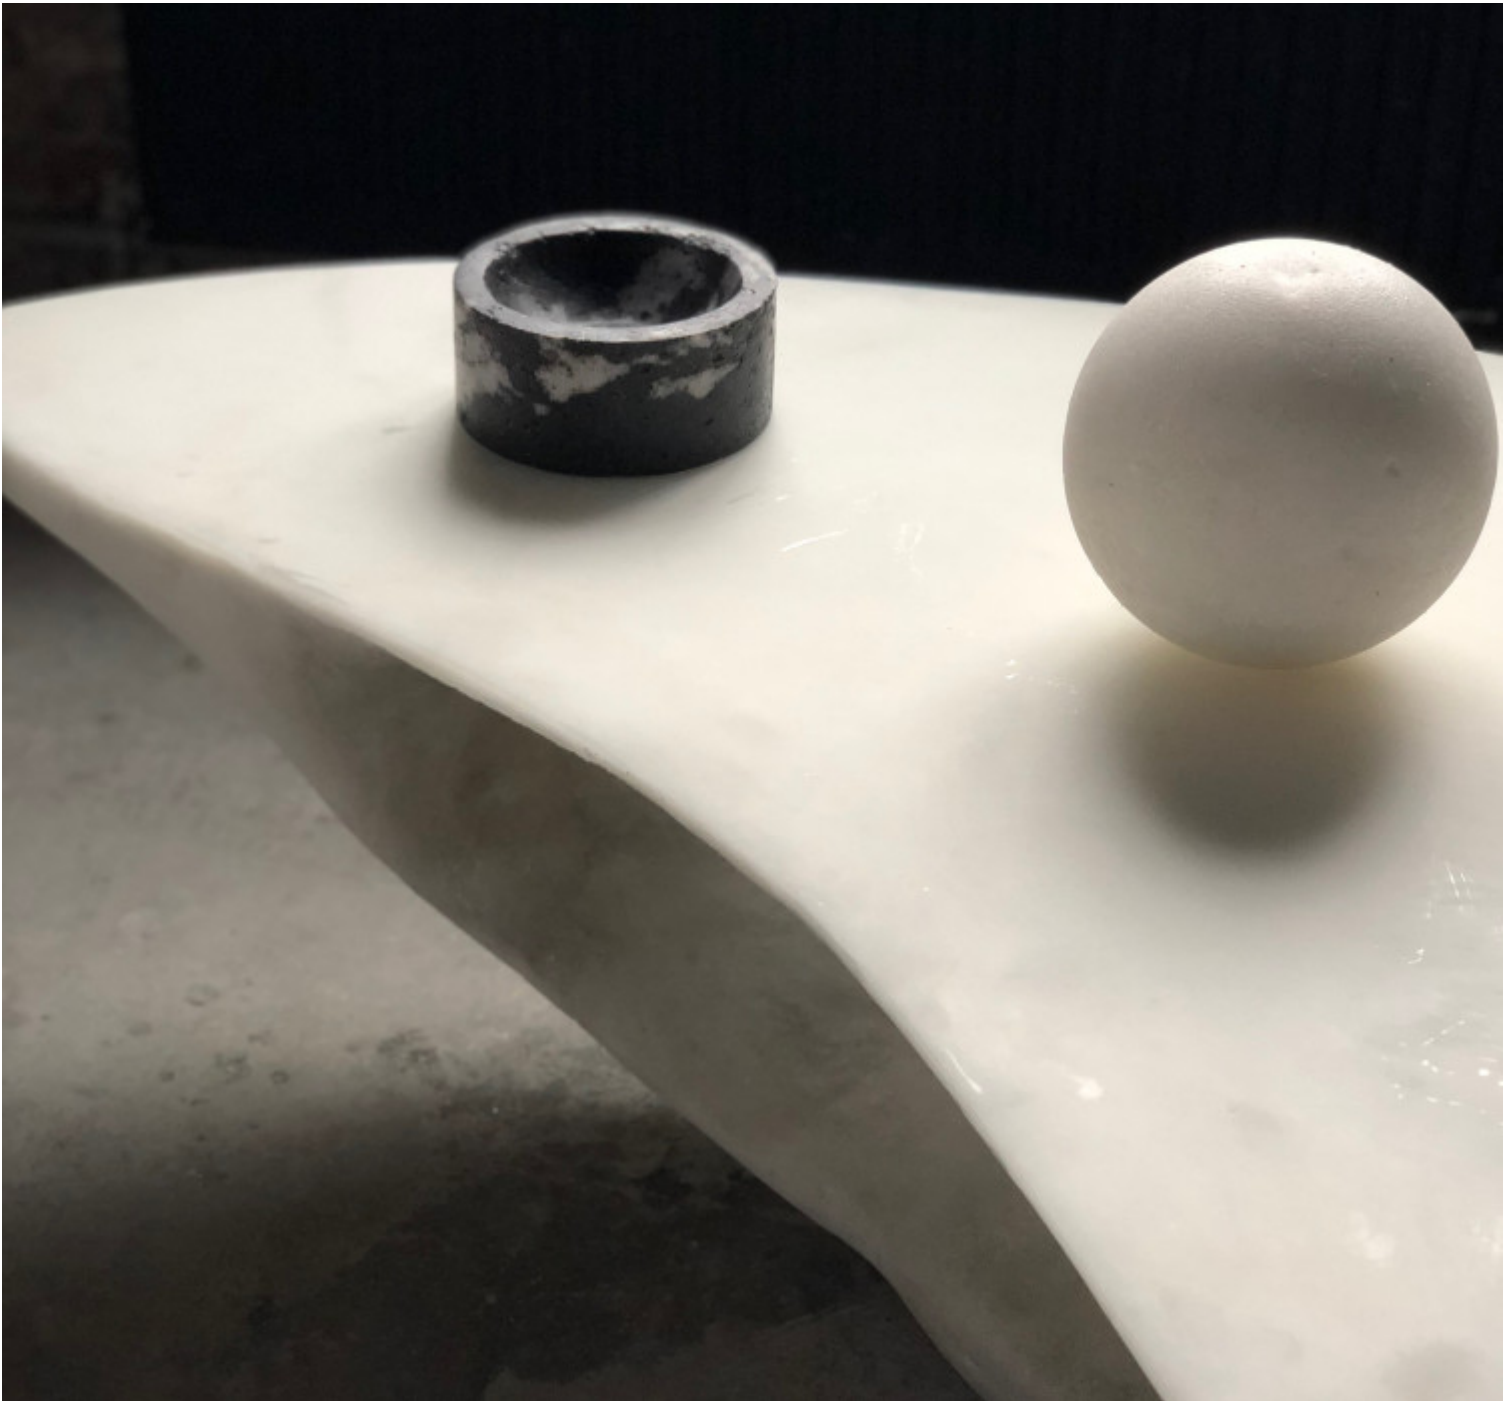

ETĒLINE

A COLLECTIVE OF TALENTS

BOOMERANG LOW

Roxane Lahidji

DIMENSIONS

63W (160cm) x 35.5D (90cm) x 15.75H (40cm)

SELECTED MATERIALS/FINISHES

WHITE MARBLED SALT

SPECIFICATIONS

Weight: 551 LBS

Lead time: 16-18 weeks

Salted Marble Items May Exhibit Dimensional Variations, Characteristic Of The Organic Crafting Process

Bespoke Colors & Sizes Available

Signed By Artist