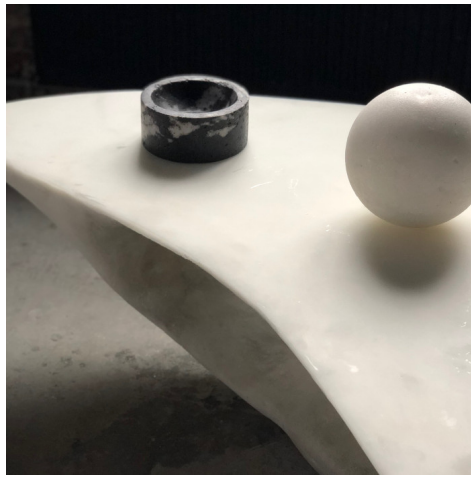

ETĒLINE

A COLLECTIVE OF TALENTS

BOOMERANG LOW

Roxane Lahidji

DIMENSIONS

63W (160cm) x 35.5D (90cm) x 15.75H (40cm)

SELECTED MATERIALS/FINISHES

WHITE MARBLED SALT

SPECIFICATIONS

Weight: 551 LBS

Lead time: 16-18 weeks

Salted Marble Items May Exhibit Dimensional Variations, Characteristic Of The Organic Crafting Process

Bespoke Colors & Sizes Available

Signed By Artist