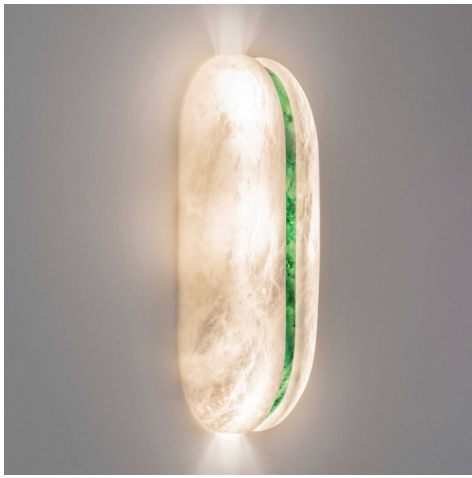

## DIMENSIONS

7.75W (20cm) x 4.75D (12cm) x 19.75H (50cm)

## SELECTED MATERIALS/FINISHES

ALABASTER

EMERALD ALABASTER